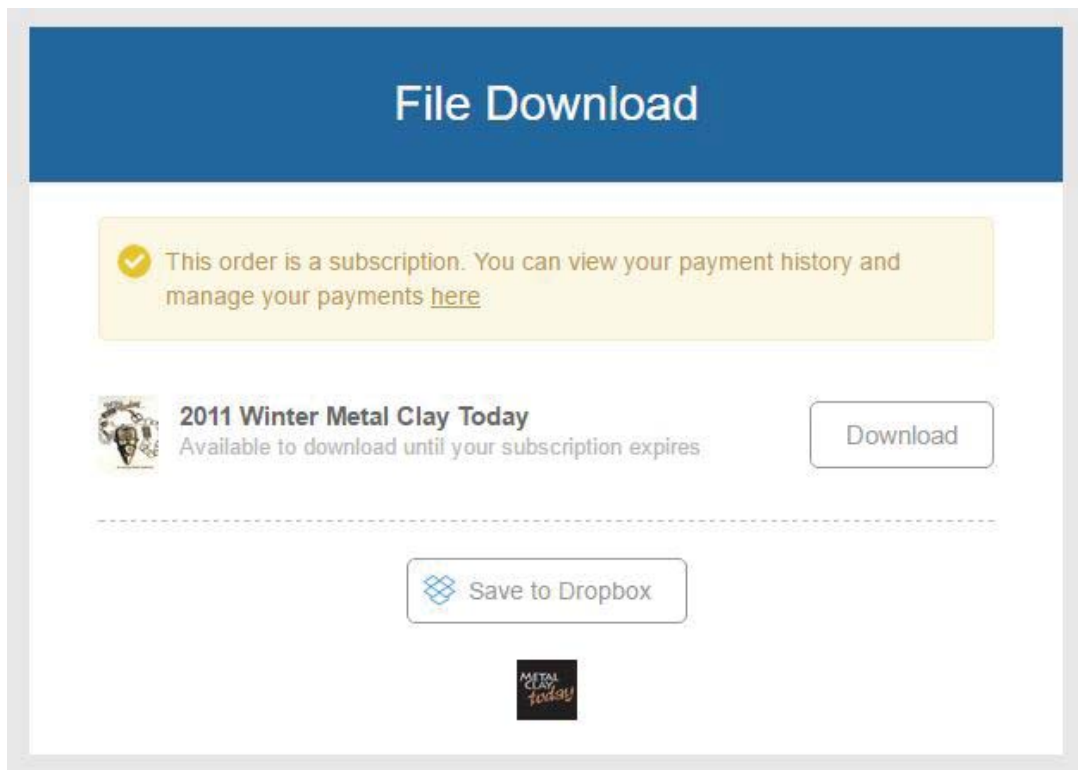

Thank you for your payment. This receipt is for a payment for the subscription Premier Subscribe Recurring limited access. You can get to your order and manage your subscription on your download page: <https://transactions.sendowl.com/orders/13919163/download/dd84a34fa25310d9a2a157274ad7191f>

ORDER RECEIPT

Date: 2016-12-17
Order ID: 0013919163
Gateway Transaction ID: 3KU38754W0323580K
Customer Name:
Customer Email: [\[redacted\]](#)

**BE SURE TO KEEP THIS DOCUMENT.
YOU'LL USE THE LINK ABOVE,
THE EMAIL ADDRESS USED
AND YOUR GATEWAY TRANSACTION ID TO LOGIN &
DOWNLOAD YOUR EDITIONS.**

Subscription: Premier Subscribe Recurring limited access x 1 @ \$19.95

Total: \$19.95

- Clicking the link will take you to the subscription management area.
- To log into this area, you will need your email address and Gateway Transaction ID. The Gateway Transaction ID can be found in a couple of places.
- The first of which is in the receipt email sent to you on at time of purchase.
- The Gateway Transaction ID is also listed on your order details page.
- Once you have logged into the subscription management area, you'll be able to download current and past editions of Metal Clay Today and if necessary cancel your subscription to Metal Clay Today.